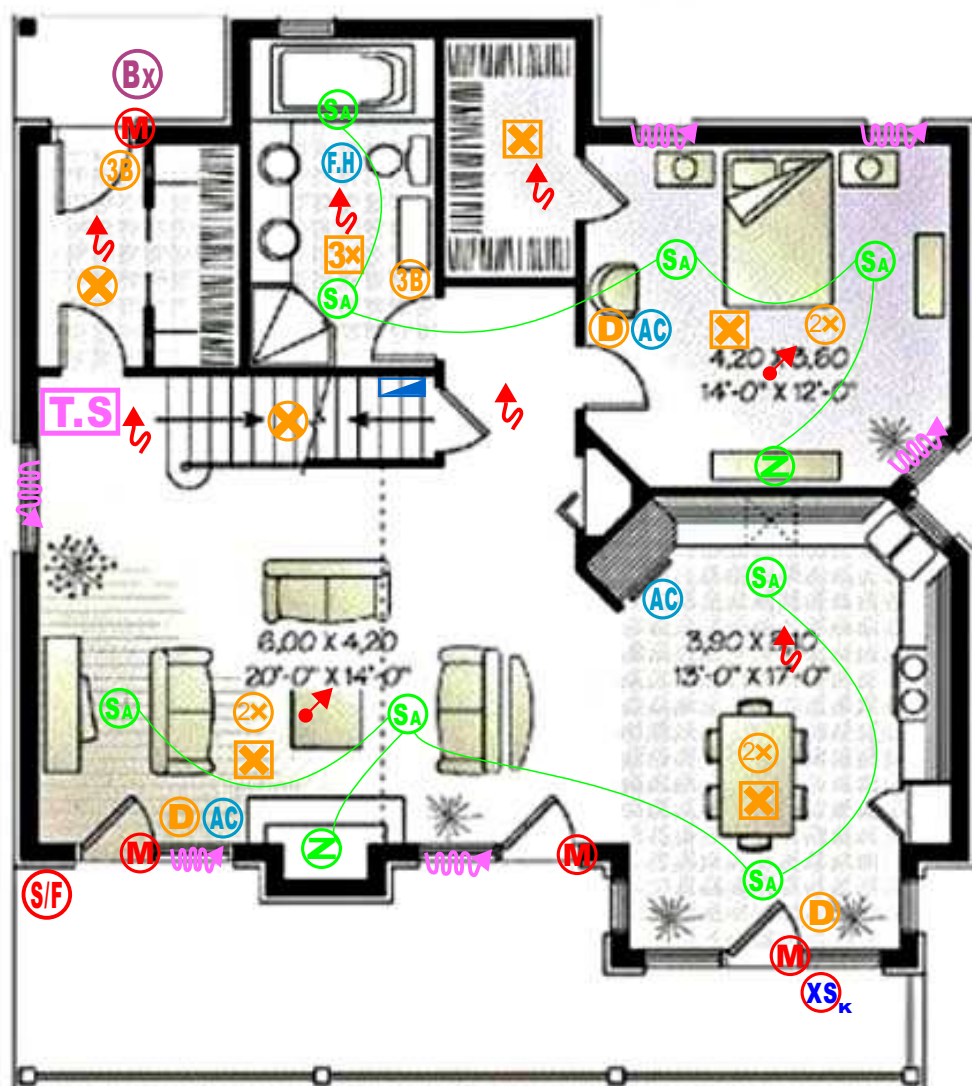

Product	Qty
Bx	1
D	3
3B	2
S	2
S	6
M	4
T.S	6
SF	6
L	3
SA	8
Z	2
T.S	1
SF	1
L	1
S	1
X	2
X	1
Total Estimated Cost USD 7,000