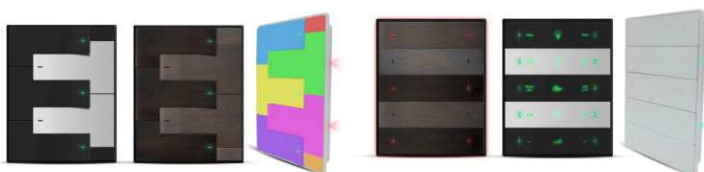

Smart Switches

One Touch To An Easy Lifestyle

YOU CAN
choose more interface