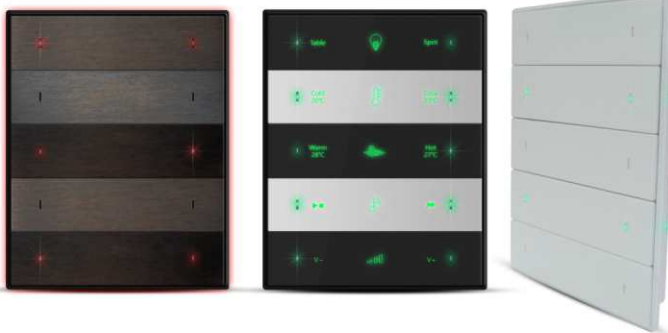

Strata

The Strata Series

- Simple Elegant Big Buttons Strata Series
- Up to 10 Separate Buttons and More than 15 Functions
- Allow control of the lighting like on/off & dimming, SCENES
- Allow Control of HVAC Presets, Music Play/Stop, Track, Volume
- The range includes many finishes and paintable buttons
- Each Button Has 5 Area Back Let LED Light Engravable buttons
- LED Night Light Optional Top, Bottom, Right, Left, All, Both
- S-BUS Ready, with G4 Easy Connector + IR Eye Port
- Universal Size for All World Back-Boxes (UK, EU,US,AZ++)
- Trail Click and S-Wave Ready

Melody