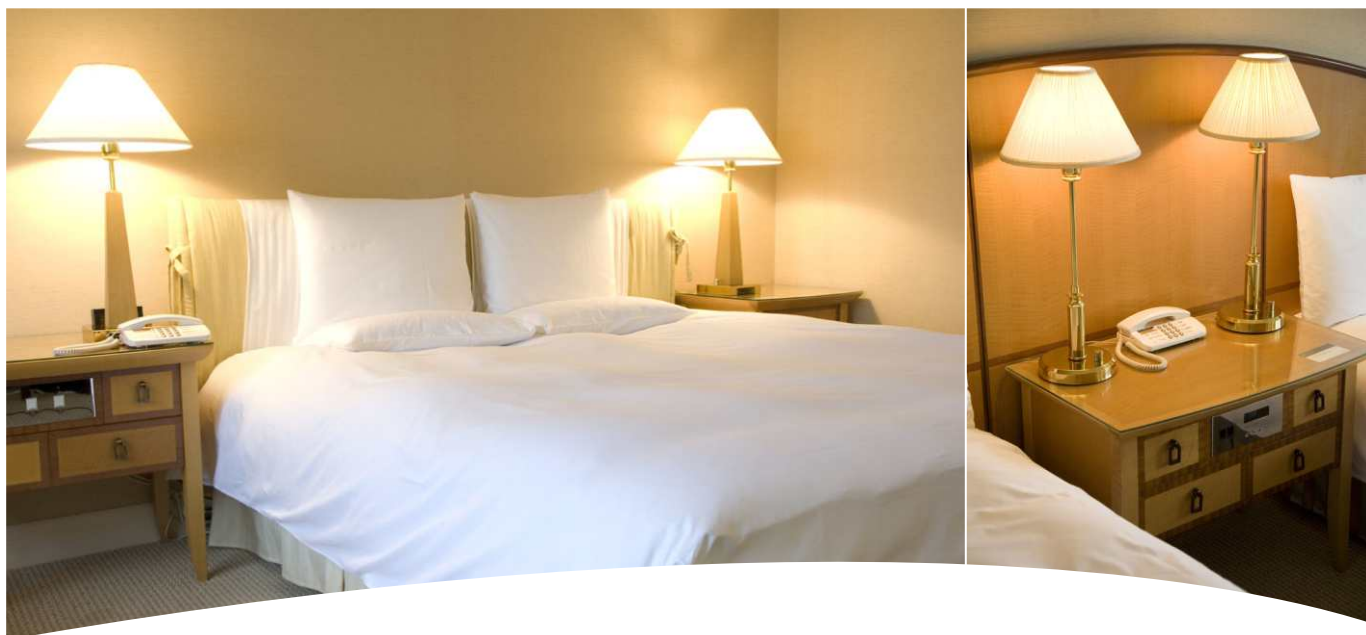

Производительность системы управления гостиничными номерами:

Ἰασηῶν	Спецификация
RFID Tубоебсу	Mifare
Сохранение данных на каждой карте	Модель S50=1KB / Модель S70=4KB
Одна гостевая карта управления	1-50 / 1-100 комнат максимум
Одна мастер-карта	6000 комнат максимум (на отель)
Используемое напряжение	24VDC
Допустимое отклонение напряжения	12-36VDC
Суммарное потребление электроэнергии (в среднем)	250 mA на комнату
Ἰασηῶν Ἰασηῶν	Онлайн / Офлайн
Обновление статуса сервиса гостиничных номеров	Напрямую онлайн
Информирование гостиничными о готовности комнаты	Возможно онлайн
Запрос в техническую поддержку	Возможно онлайн
Доступные уровни модулей	Рецепция, Безопасность, Техподдержка, Горничные, Администрация
Возможность интеграции с внешними устройствами	RS232, RS-485, TCP/IP
Готовые подключения	Micros Fidelio (Opera)
Уровень сервиса	254 уровня
Офлайн журнал	54000 записи (с автоматической перезаписью старой информации)
Онлайн журнал - Загрузка и отправка	Автоматический SQL сервер
Предупреждение о незакрытой двери (только для гостевой карты)	По умолчанию = 12 Секунд (Вкл./Выкл.)
Время задержки для карты электропитания	По умолчанию = 10 Seconds (Настройка 0-250 секунд)
Лимит черного списка	100 карт на комнату
Прикроватная панель управления	Выкл. Ламп через 30 секунд, Затмение через 1 минуту
Макрорежимы для карт	10 режимов максимум
Максимум встроженных номеров	255 идентификаторов
Z-Audio Maximum Play List	47 Lists, Each 250 Songs
Maximum I/O	50,000 Ports
Z-Audio Maximum PA Prompt Files	250